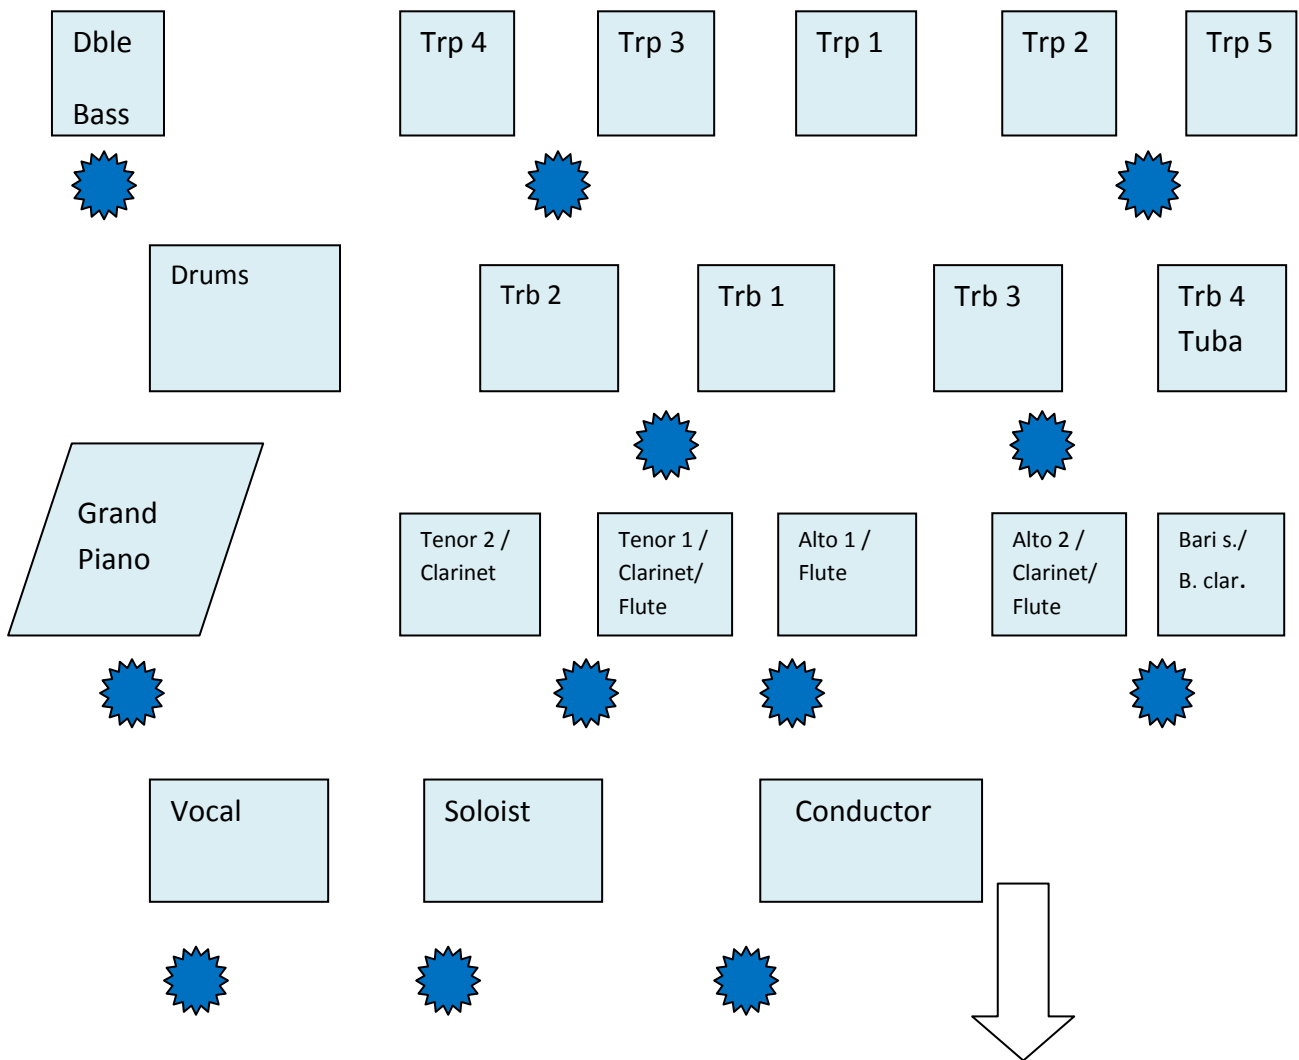

STAGE plot MILLENNIUM JAZZ ORCHESTRA

Total area: ca. 7 meters wide and 5 meters deep.

Trombones (Trb) and trumpets (Trp) on raised stage: 3 m. deep
4 m. wide
30 – 40 cm high

Possibly double bass and drums also on raised stage. In this case, the stage is ca. 7 m. wide.

In Blue are the basic microphones. 

Microphones: piano / vocal / announcement / bass

Solo microphones: trumpet section 2x / trombone section 2x / saxophone section 3 x

It is possible the whole orchestra will need a microphone, it depends on the size of the stage / music hall.